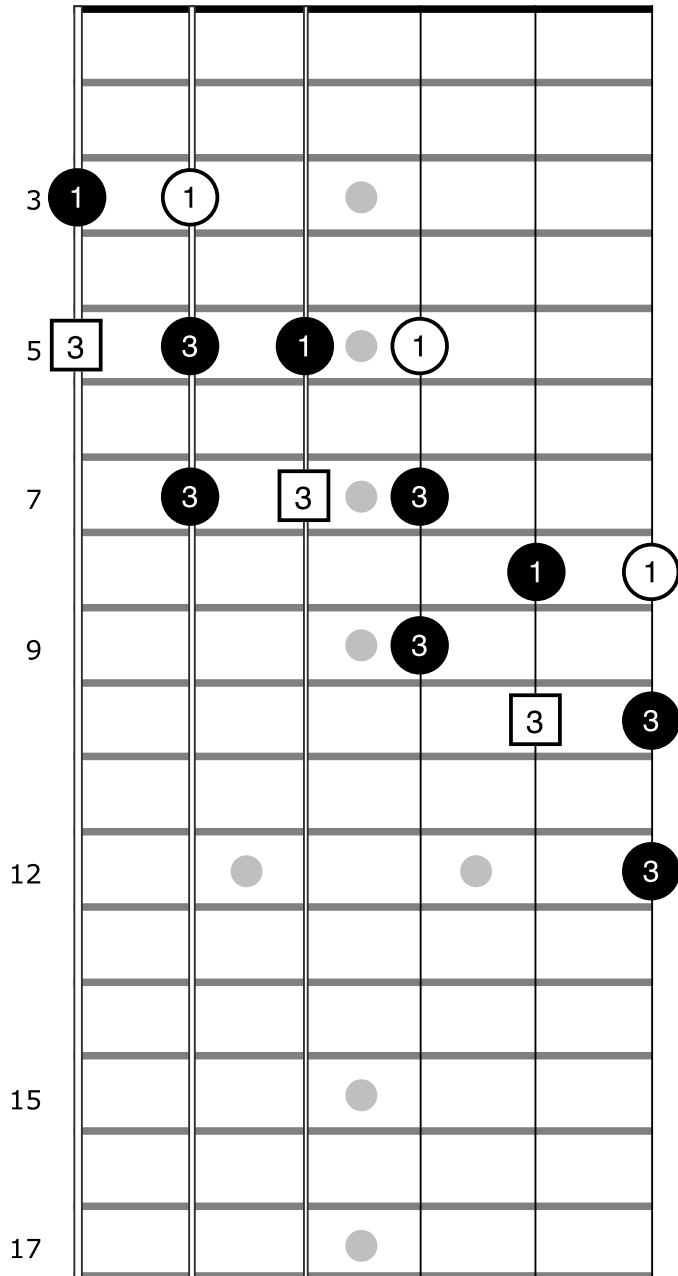

Pentatonic Scale Shapes

○ = Major Pentatonic Root
□ = Minor Pentatonic Root

Movable Pentatonic Shapes

Movable Shape #1

Movable Shape #2

Pentatonic Scales

Entire Neck notes C,D,E,G,A
 C Major Pentatonic = A Minor Pentatonic

○ = Major Pentatonic Root
 □ = Minor Pentatonic Root