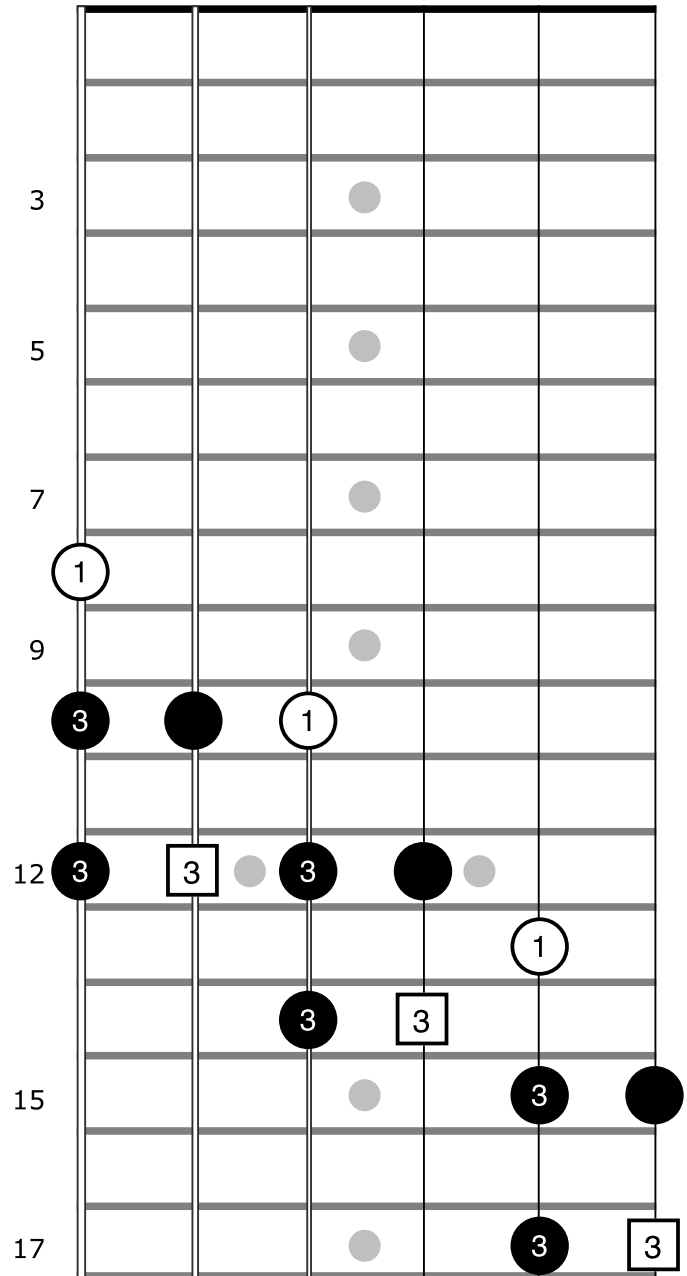

Pentatonic Scale Shapes

○ = Major Pentatonic Root
□ = Minor Pentatonic Root

Movable Pentatonic Shapes

Movable Shape #1

Movable Shape #2

Pentatonic Scales

Entire Neck notes C,D,E,G,A
 C Major Pentatonic = A Minor Pentatonic

○ = Major Pentatonic Root
 □ = Minor Pentatonic Root